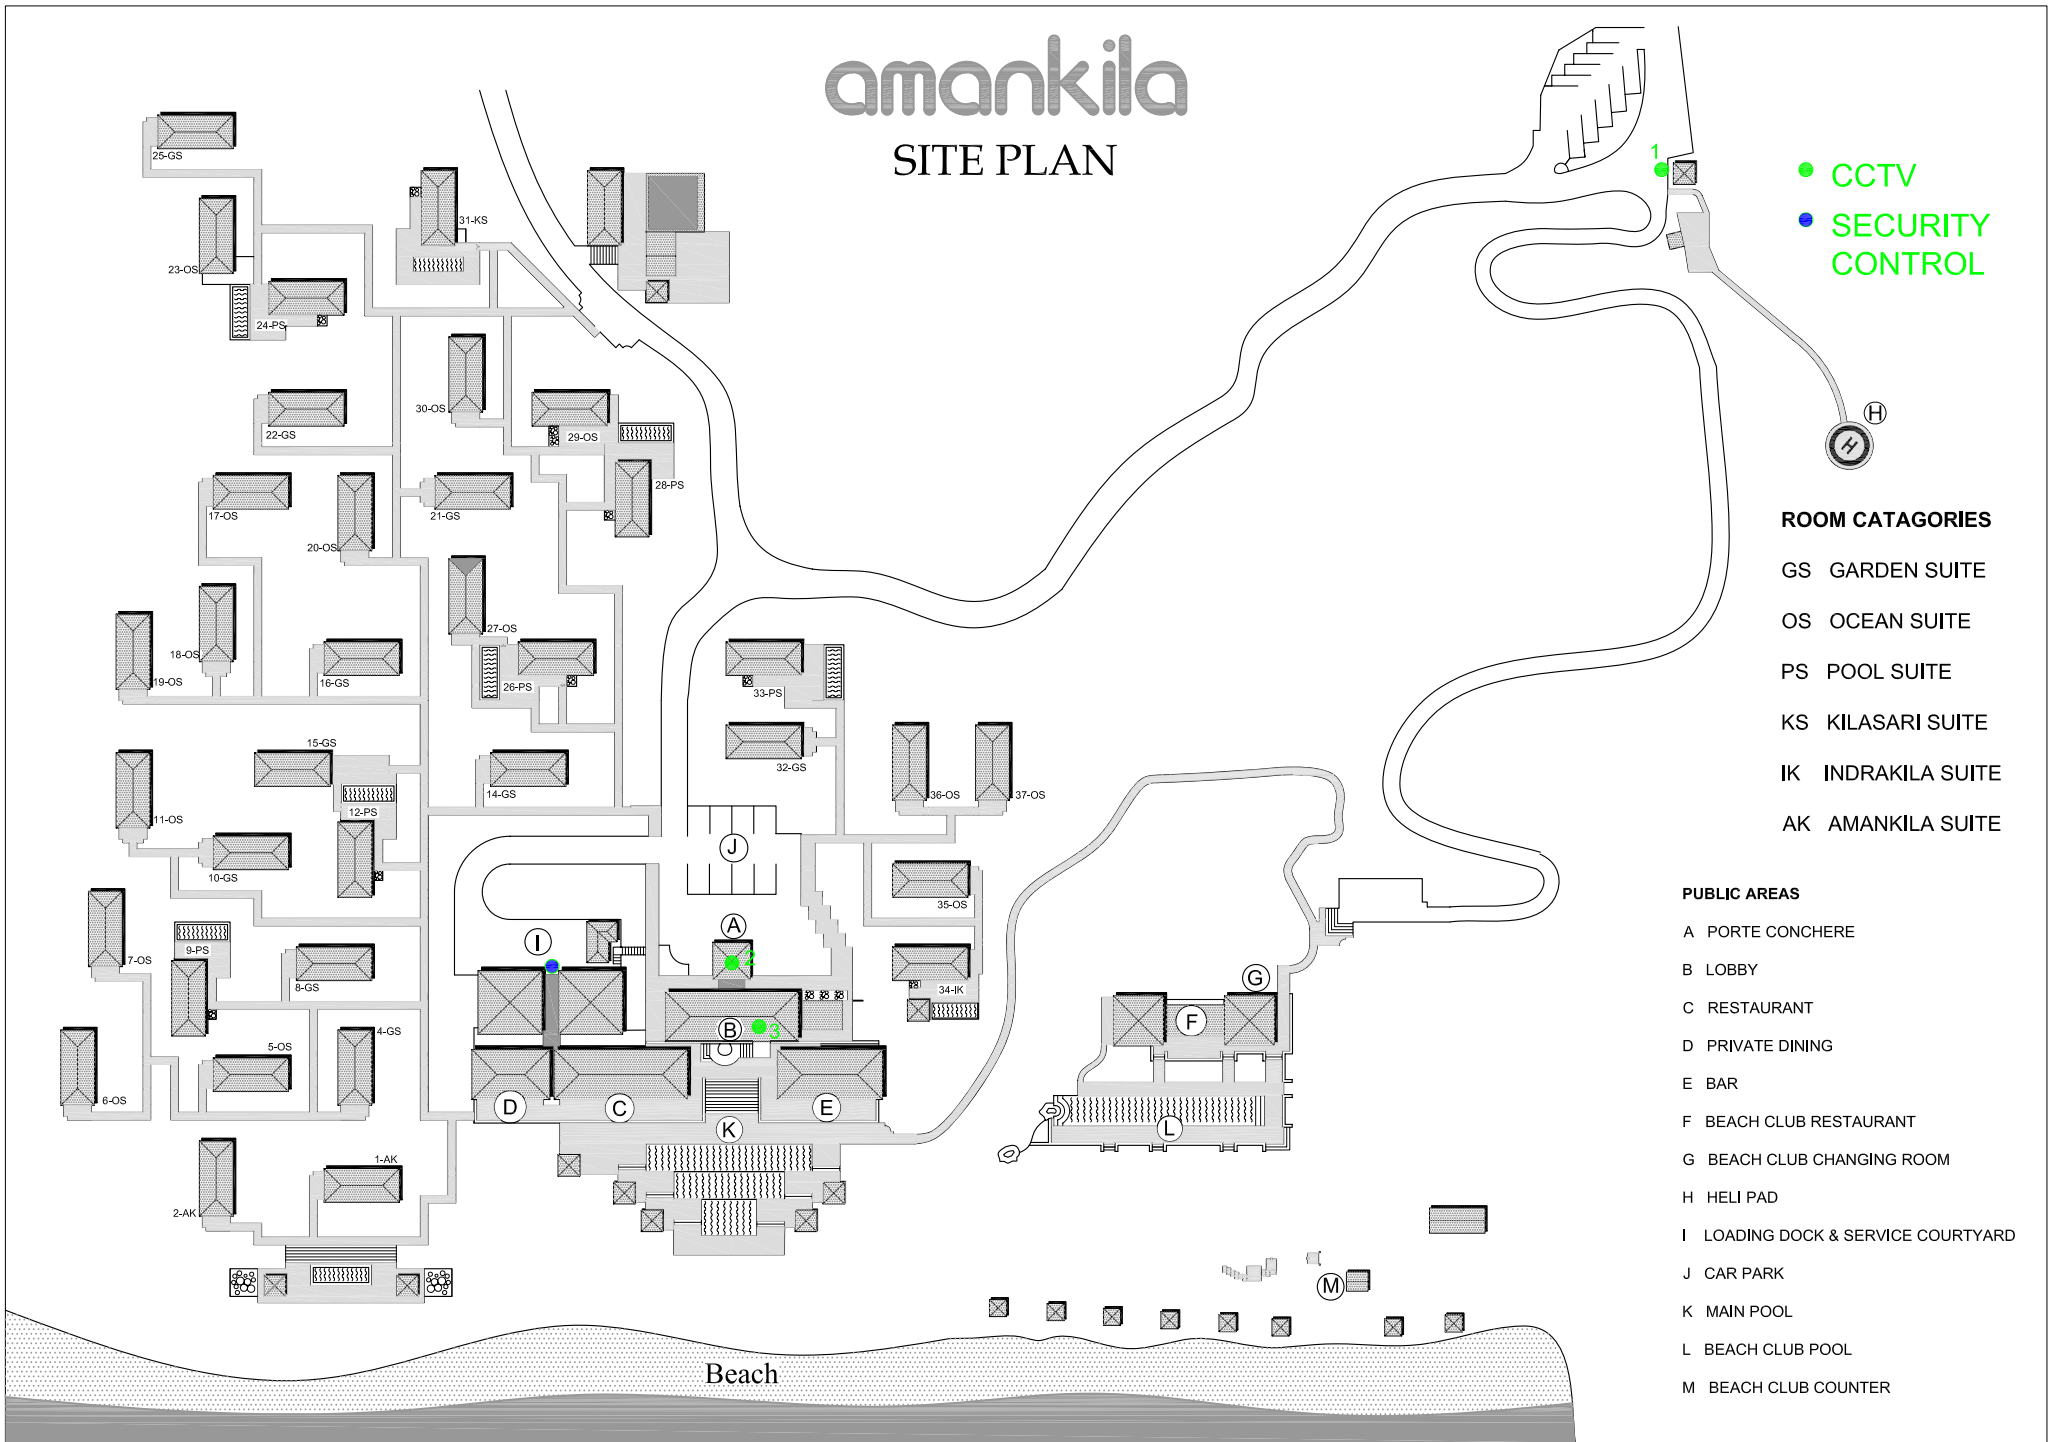

amankila

SITE PLAN

- CCTV
- SECURITY CONTROL

ROOM CATEGORIES

- GS GARDEN SUITE
- OS OCEAN SUITE
- PS POOL SUITE
- KS KILASARI SUITE
- IK INDRAKILA SUITE
- AK AMANKILA SUITE

PUBLIC AREAS

- A PORTE CONCHERE
- B LOBBY
- C RESTAURANT
- D PRIVATE DINING
- E BAR
- F BEACH CLUB RESTAURANT
- G BEACH CLUB CHANGING ROOM
- H HELI PAD
- I LOADING DOCK & SERVICE COURTYARD
- J CAR PARK
- K MAIN POOL
- L BEACH CLUB POOL
- M BEACH CLUB COUNTER

Beach